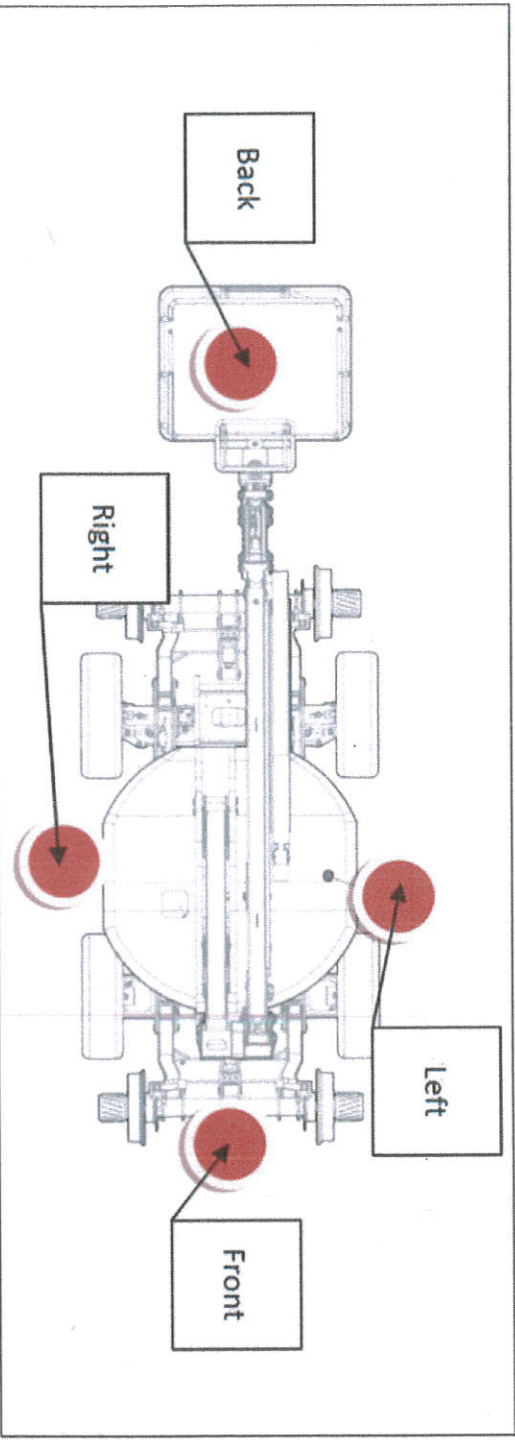

RR14 EVO

Horn Test Results

Serial No.:	PB10908	Date:	02/10/19
-------------	---------	-------	----------

		Low Revs	High Revs
Left	Ambient	72.1	93.4
	W/ Horn	76.4	98.1
Right	Ambient	73.1	94.8
	W/ Horn	83.5	96.7
Front	Ambient	65.6	93.7
	W/ Horn	78.4	92.7
Back	Ambient	65.3	89.9
	W/ Horn	77.0	88.5