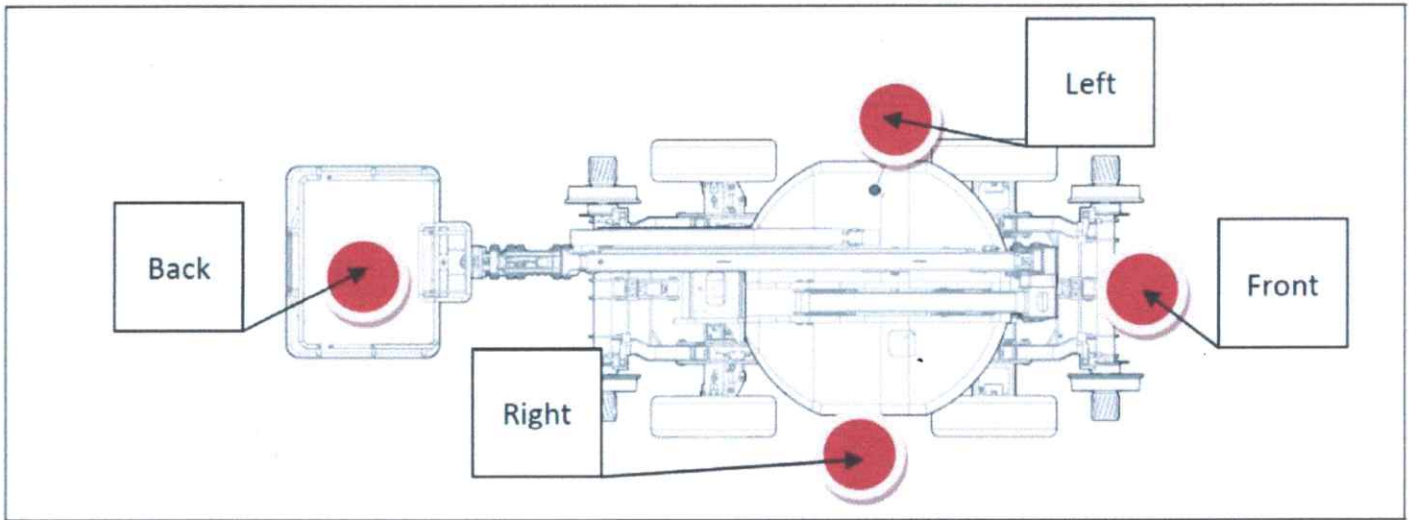

# Horn Test Results

Serial No.: PB10775 Date: 04.06.19

		Low Revs	High Revs
Left	Ambient	71.1	76.4
	W/ Horn	97.3	98.1
Right	Ambient	76.1	81.8
	W/ Horn	97.6	96.2
Front	Ambient	73.7	78.7
	W/ Horn	93.8	94.5
Back	Ambient	68.4	74.4
	W/ Horn	87.5	86.3